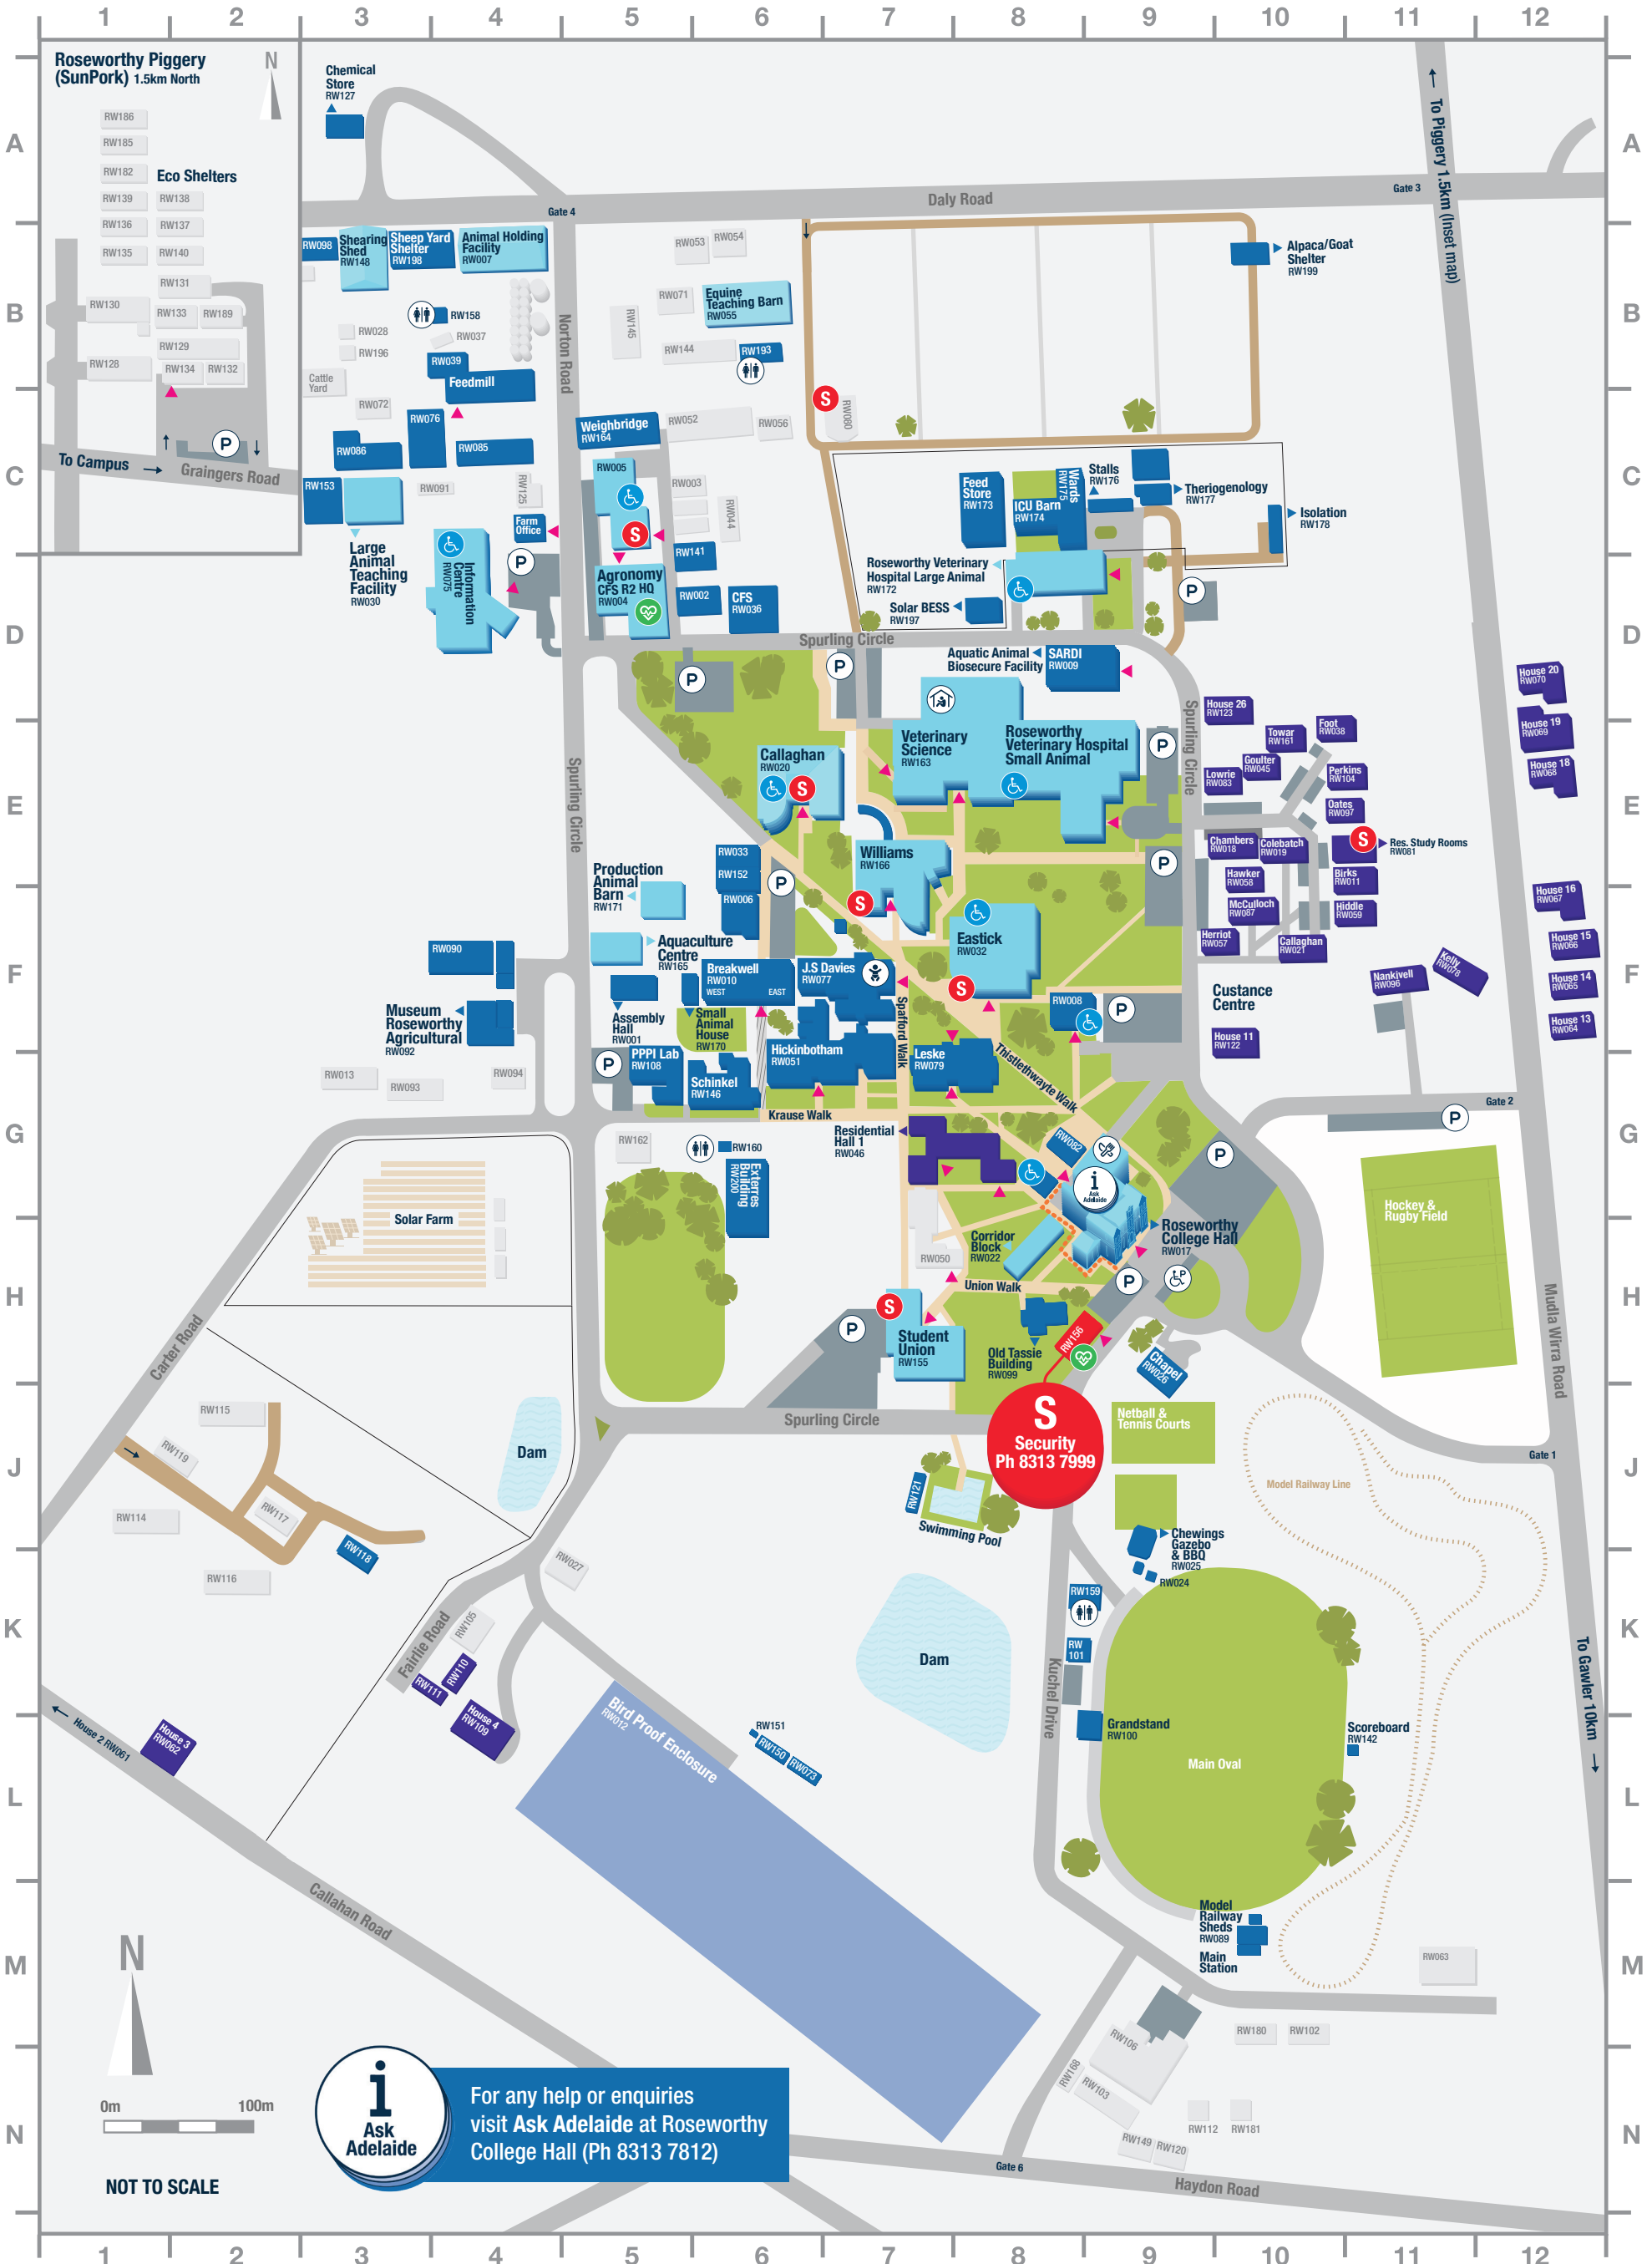

i Ask Adelaide
For any help or enquiries visit Ask Adelaide at Roseworthy College Hall (Ph 8313 7812)