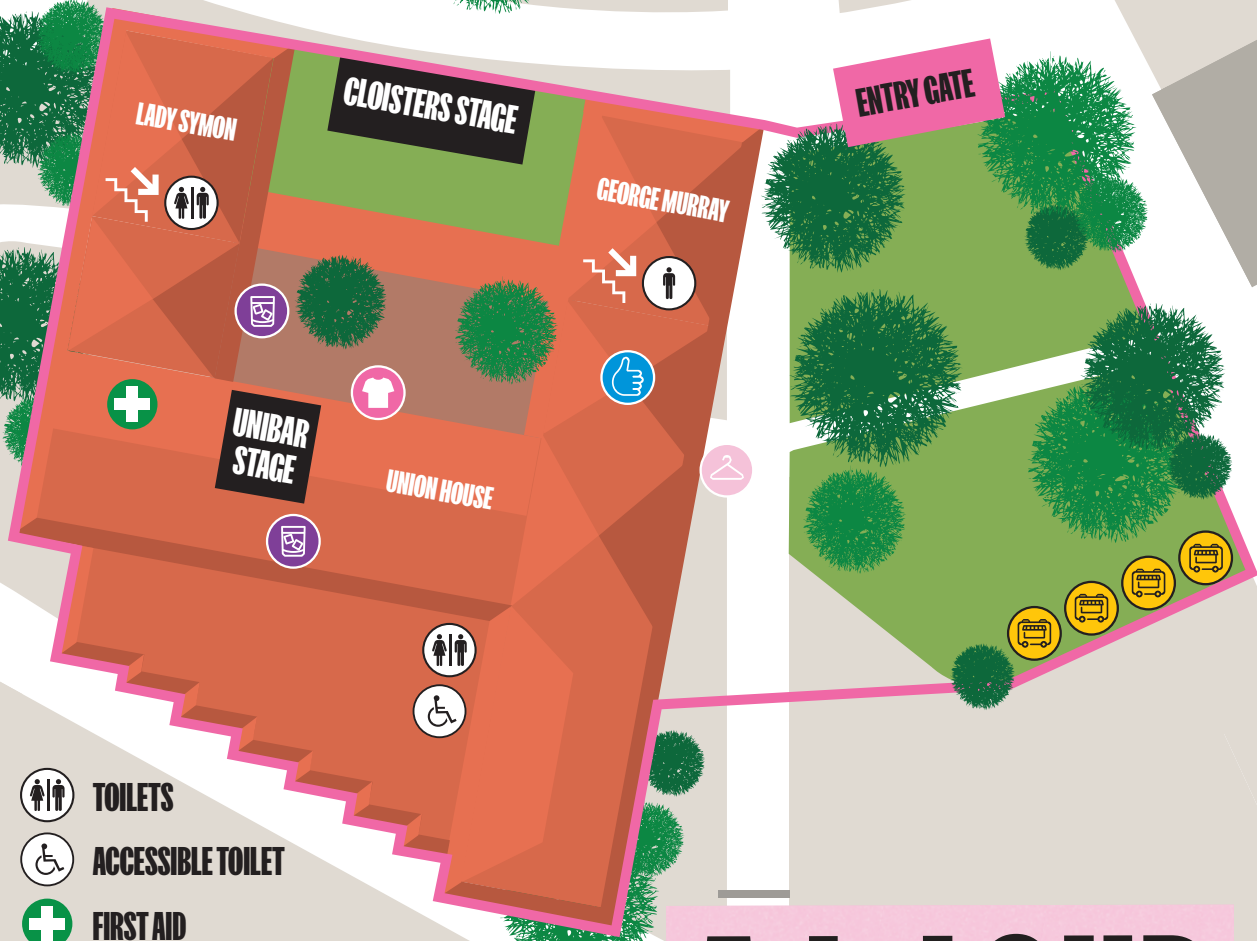

FESTIVAL MAP

VICTORIA DRIVE

-  TOILETS
-  ACCESSIBLE TOILET
-  FIRST AID
-  MERCH
-  CLOAK ROOM
-  BAR
-  ALCOHOL-FREE CHILL OUT ZONE
-  FOOD TRUCKS

AdeLOUD

NOV 16 — 4.00PM — 2.00AM

UNIBAR AND CLOISTERS (18+)

THE UNIVERSITY
of ADELAIDE

150 YEARS

CLOISTERS STAGE

UNIBAR STAGE

4:00pm
5:00pm
6:00pm
7:00pm
8:00pm
9:00pm
10:00pm
11:00pm
12:00am
1:00am
2:00am

Welcome to Country - Cliffy Wilson 4:10
TIL 4:20

Gryff 4:20
TIL 5:00

TONIX 5:15
TIL 6:00

Elsy Wameyo 6:25
TIL 7:10

Yard Act 7:40
TIL 8:30

Motez 9:00
TIL 10:00

Genesis Owusu 10:30
TIL 11:30

Theodore Kittens 7:00
TIL 8:00

Caucasian Opportunities 8:00
TIL 9:00

In2Stellar 9:00
TIL 10:00

Nooriyah 10:00
TIL 11:00

Willaris. K 11:00
TIL 12:30

JamesJamesJames 12:30
TIL 2:00

SET TIMES 🏠

THE UNIVERSITY
of ADELAIDE

150 YEARS