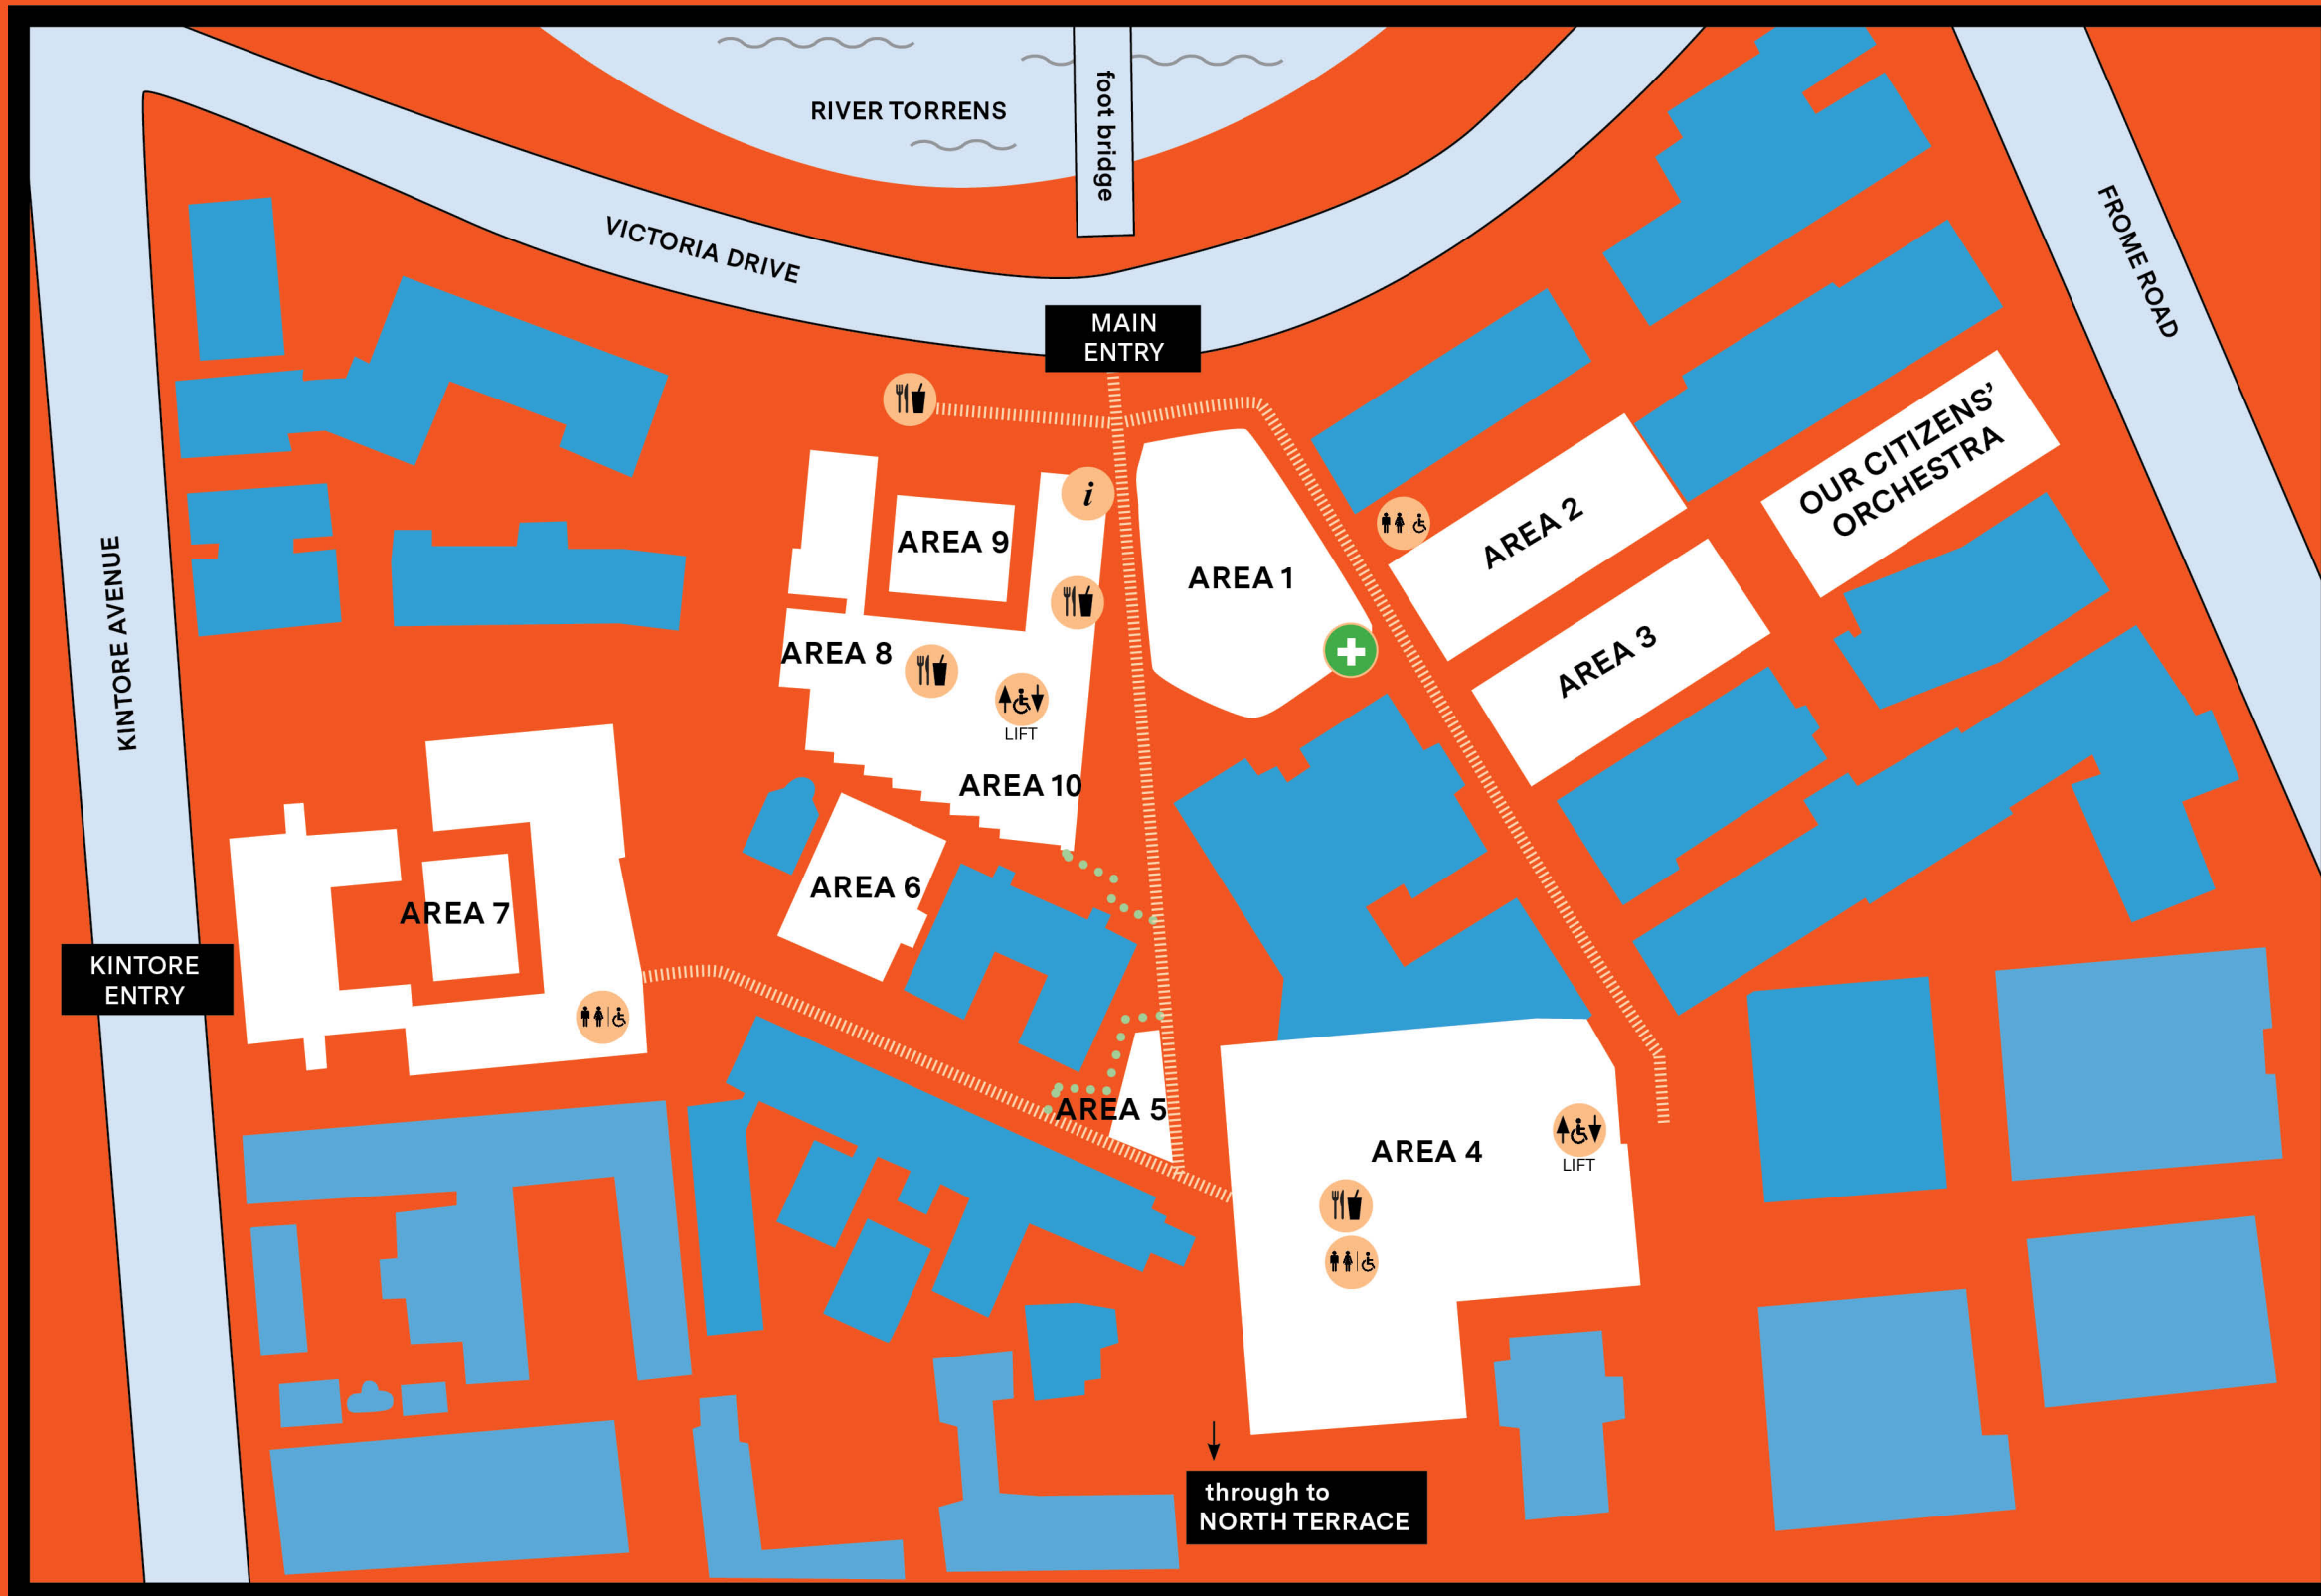

FLOODS of FIRE

VENUES

Barr Smith Lawns	AREA 1
The Braggs Lecture Theatre	AREA 2
Maths Lawns Precinct	AREA 3
OUR CITIZENS' ORCHESTRA	AREA 3
Hub Central	AREA 4
Barr Smith South Terrace	AREA 5
Darling West Lecture Theatre	AREA 6
Pfizer Court	AREA 7
Little Theatre	AREA 8
UniBar Precinct	AREA 9
Union House Exercise Studio	AREA 10

AMENITIES

- Information
- Toilets
- Food Stalls
- Lift
- Accessible Paths
- First Aid

Scan QR code for map & program

PRESENTING PARTNERS

SUPPORTED BY