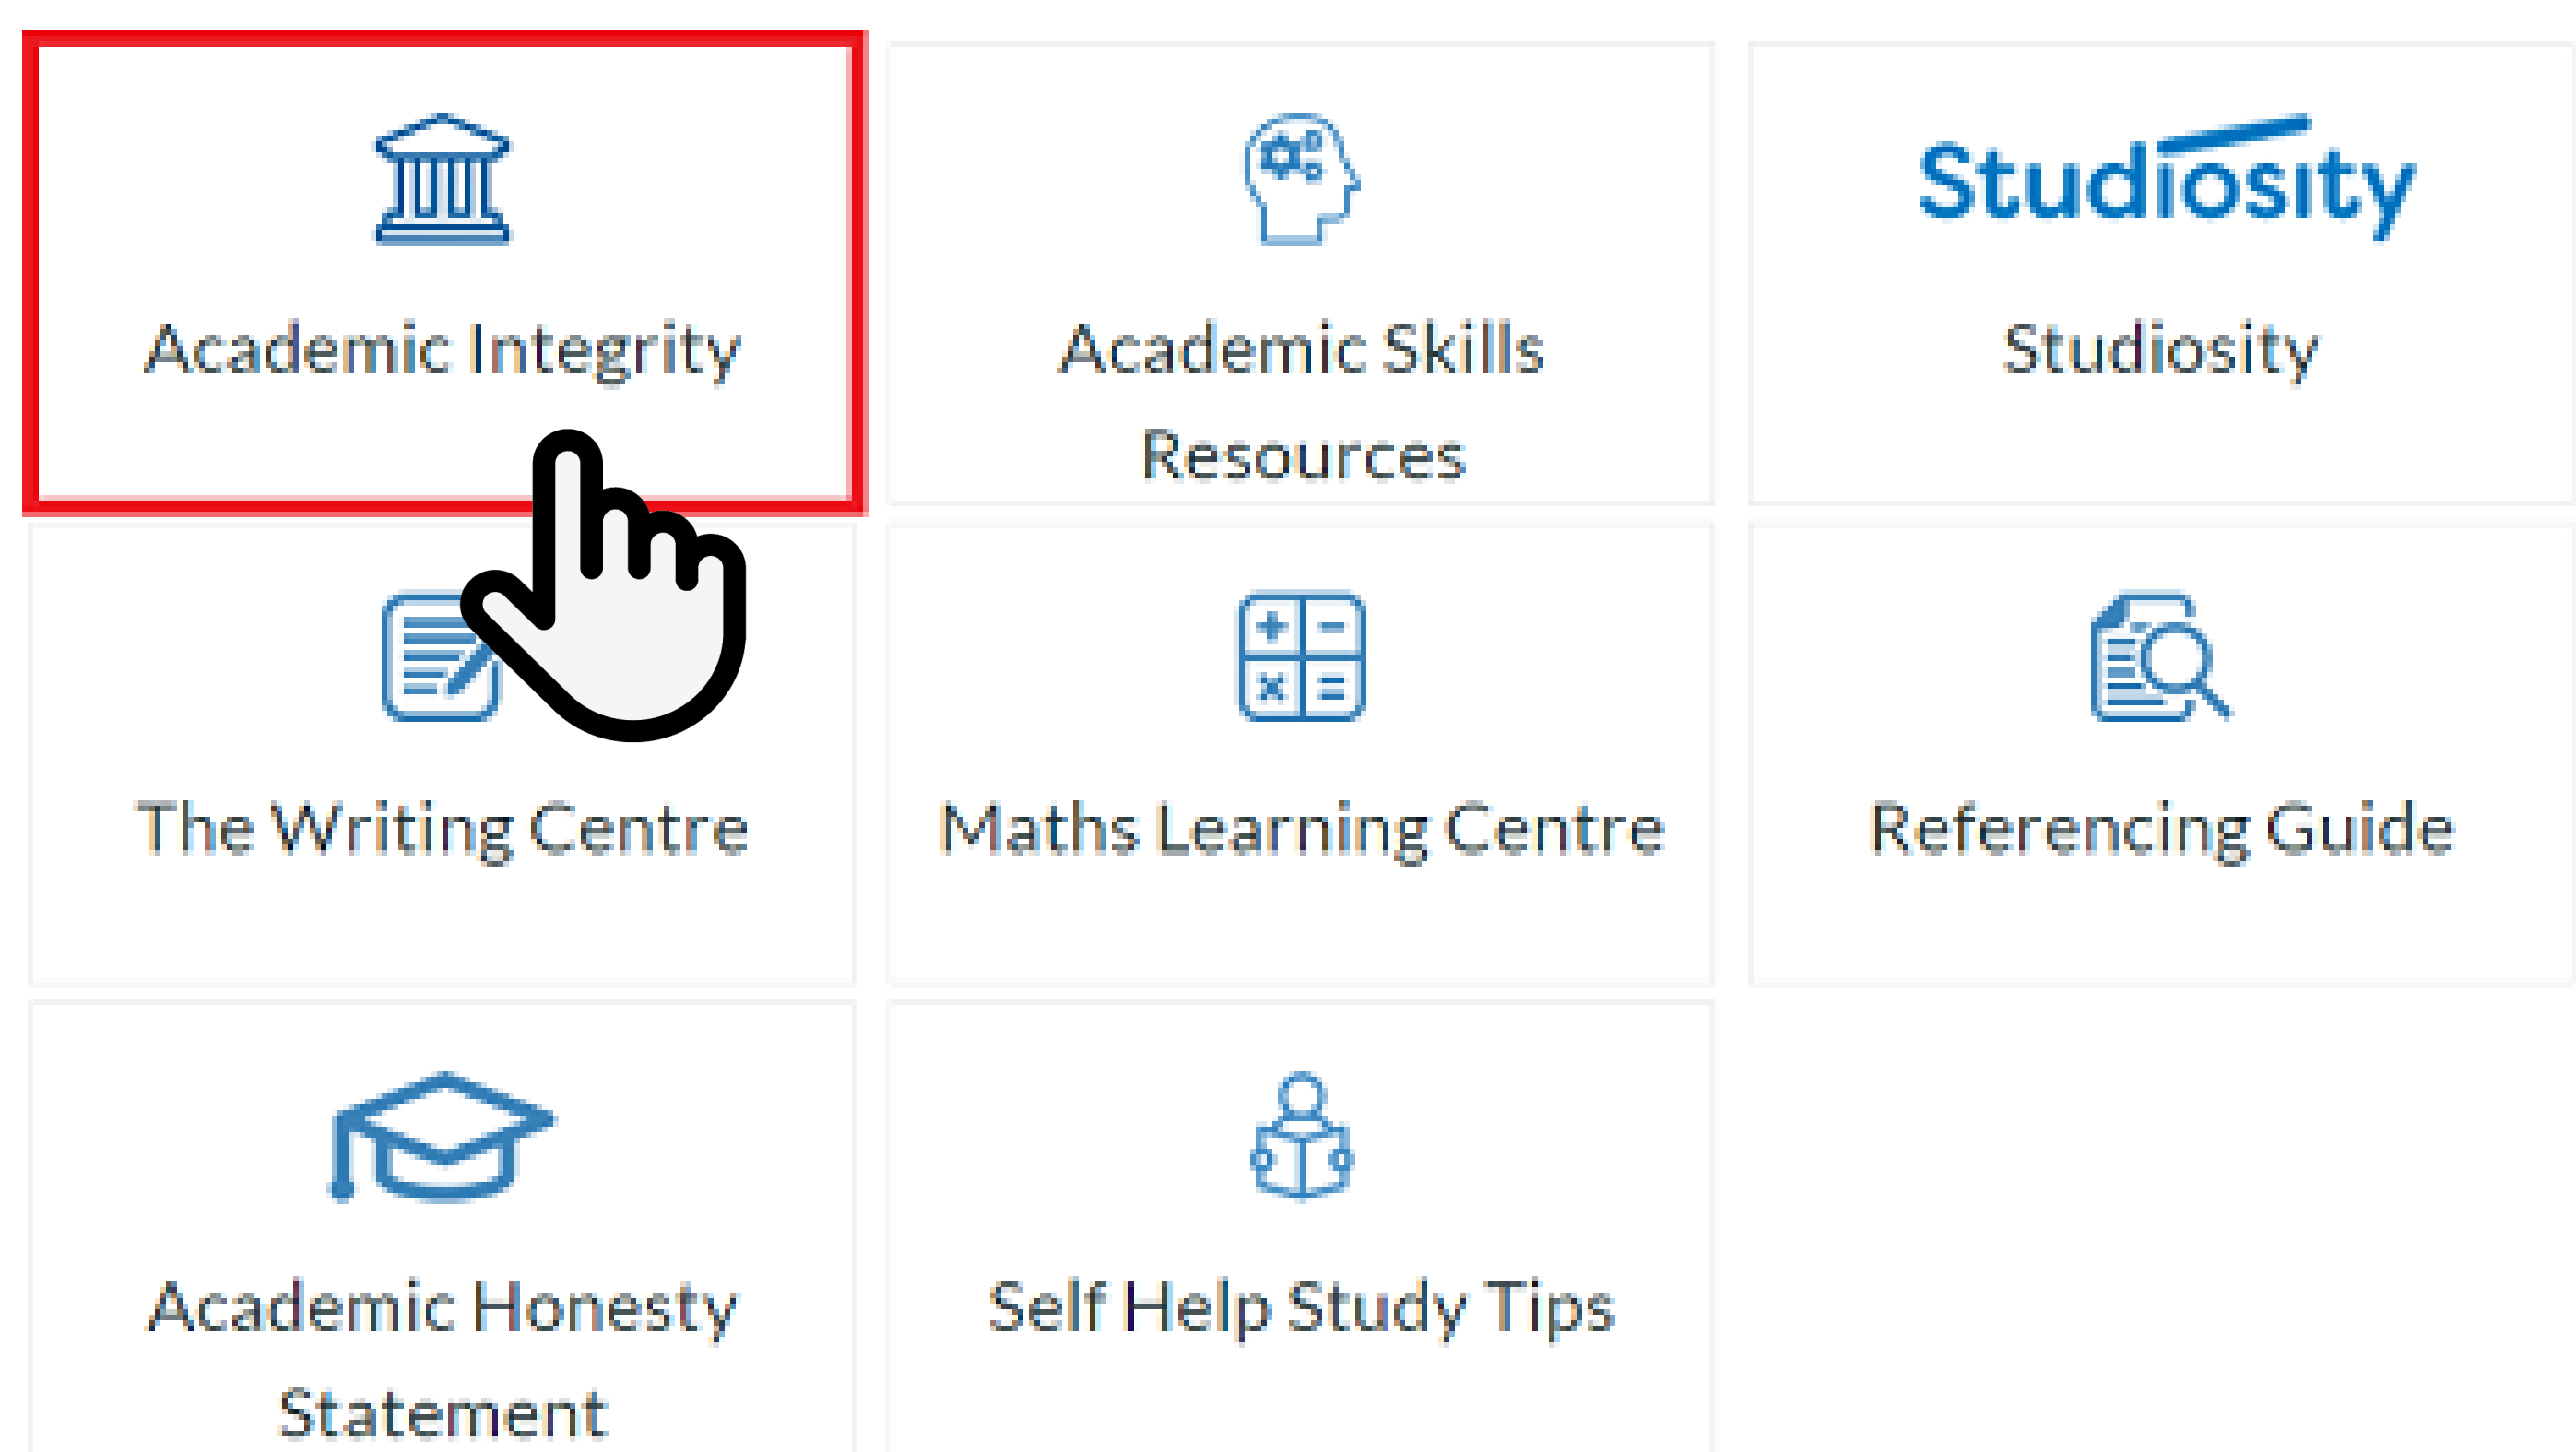

3 Academic Integrity

Click on the Academic Integrity tile within Assignment Help