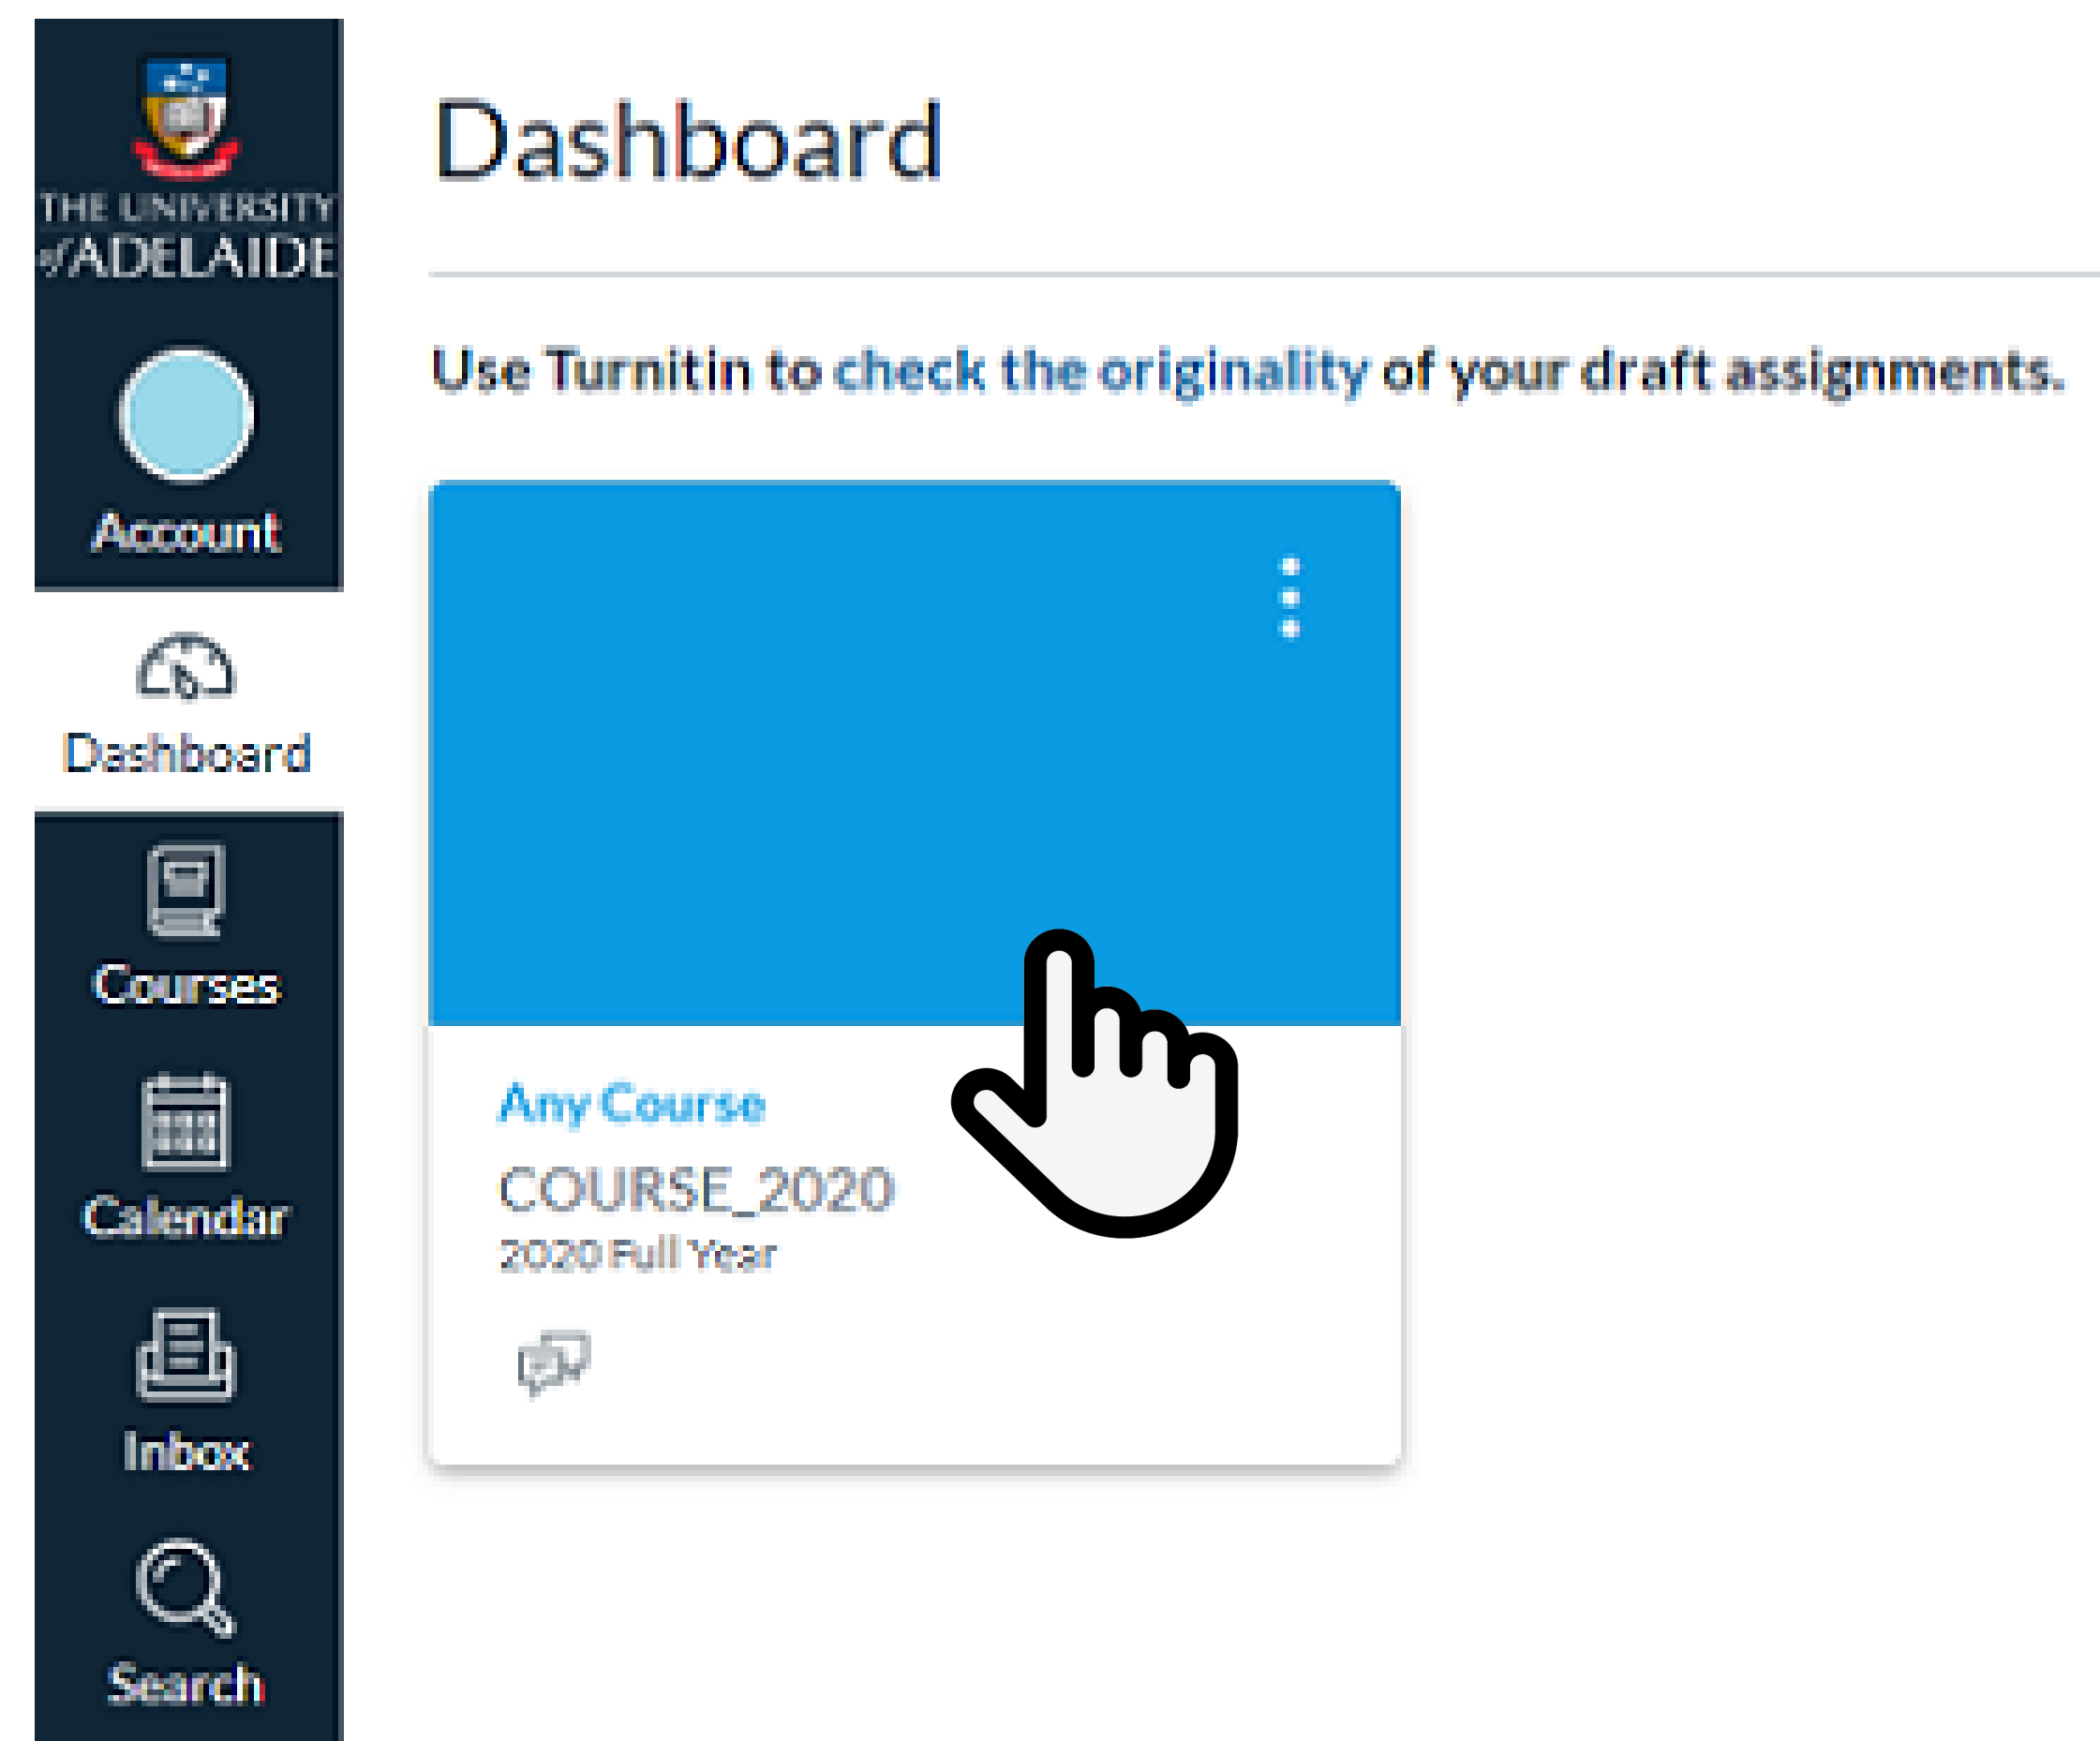

Academic Integrity Course

How to Access

1 Go to a Course

From the Dashboard, go to one of your courses

- Home
- Modules
- Course Readings
- Discussions
- Echo 360
- Assignments
- Assignment Help**
- Grades
- People